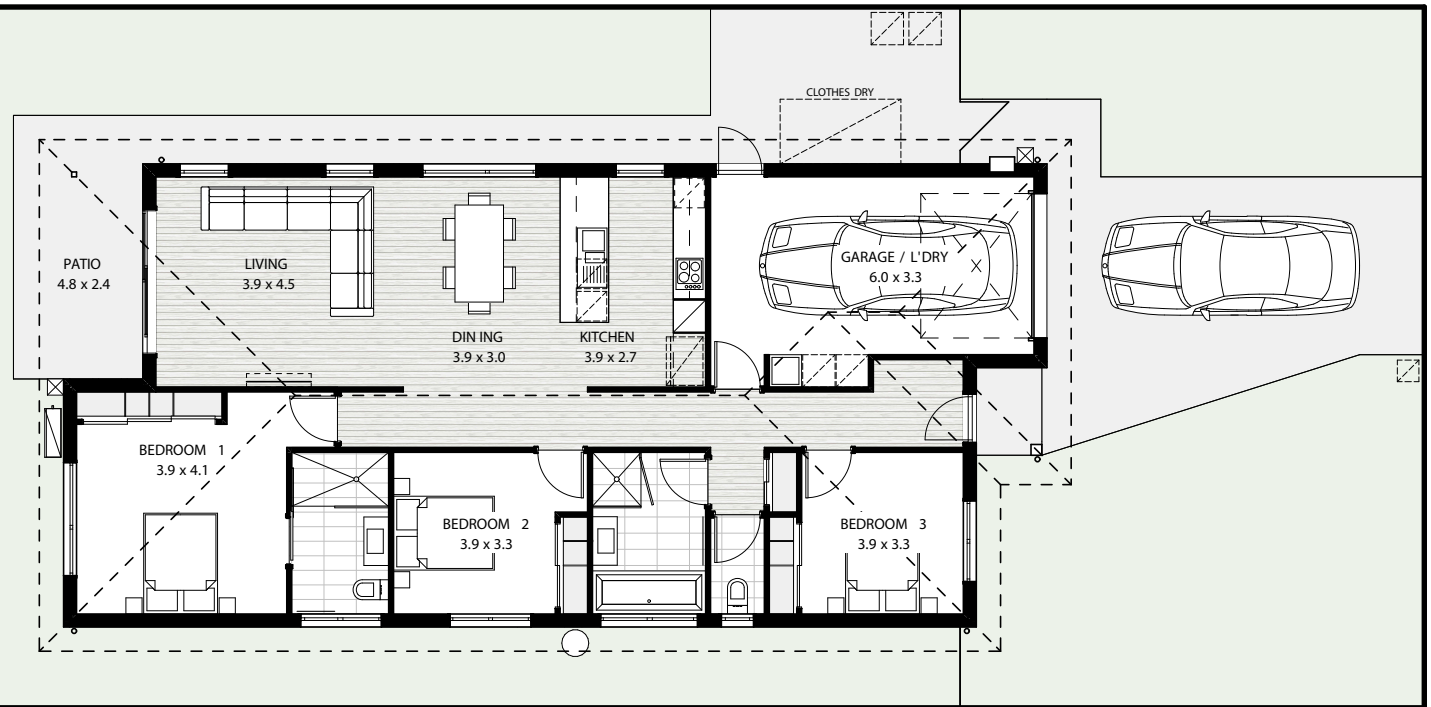

UDIMINIA

LEVEN RIVER HOUSE AND LAND PACKAGE \$430,000

13.0

Features

Bedrooms 3

Bathrooms 2

Garages 1

Land size 490 sqm

House size 108 sqm

CRAIG HEPPELL 0400 180 515

RED PANDA PROPERTY GROUP
0418 123344